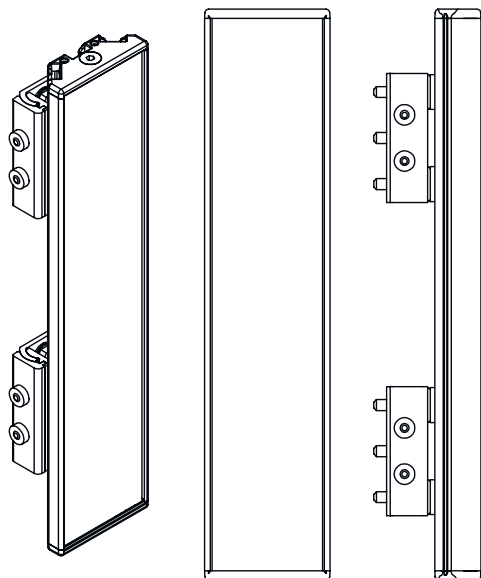

Basic data

Contains	2x M6 sliding block
Type, columns and mirrors	Surface deflecting mirror

Mechanical data

Dimension (W x H x L)	25 mm x 68 mm x 520 mm
Net weight	1,000 g
Housing color	Yellow, RAL 1021
Type of fastening	Groove mounting Swivel mount
Suitable for sensor	Stationary bar code readers
Mirror length	510 mm
Mirror width	60 mm

Dimensioned drawings

All dimensions in millimeters

Mirror

L Length = 520 mm
SL Mirror length = 510 mm

Mounting distances

Dimensioned drawings

Mounting with BT-2UM60 standard bracket

- A Lateral
- B Rear side
- C Adjustable at an angle (0 - 90°)

Dimensioned drawings

Mounting with BT-2SB10 swiveling mounting bracket

A

B

- A Rear side
- B Lateral 45°

Accessories

Mounting technology - Mounting brackets

	Part no.	Designation	Article	Description
	430105	BT-2UM60	Mounting bracket	Fastening, at system: Through-hole mounting Mounting bracket, at device: Screw type Material: Metal

Mounting technology - Swivel mounts

	Part no.	Designation	Article	Description
	424422	BT-2SB10	Mounting bracket set	Design of mounting device: Mounting clamp Fastening, at system: Through-hole mounting Mounting bracket, at device: Clampable, On the lateral C-groove Type of mounting device: Swiveling Swivel range: -8 ... 8 ° Material: Metal