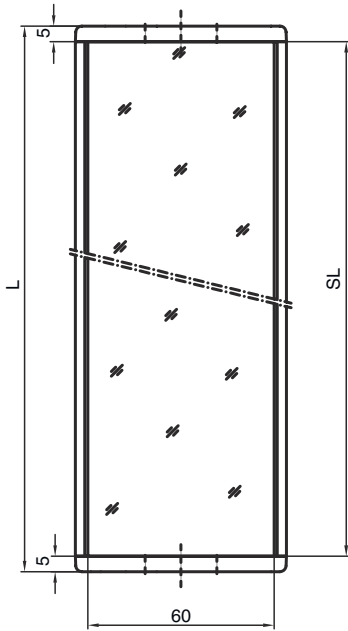

Technical data sheet

Deflecting mirror

Part no.: 50106831

US 60-450 W

Contents

- Technical data
- Dimensioned drawings
- Accessories

For illustration purposes only

Technical data

Basic data

Contains	2x M6 sliding block
Type, columns and mirrors	Surface deflecting mirror

Mechanical data

Dimension (W x H x L)	25 mm x 68 mm x 520 mm
Net weight	1,000 g
Housing color	Yellow, RAL 1021
Type of fastening	Groove mounting Swivel mount
Suitable for sensor	Stationary bar code readers
Mirror length	510 mm
Mirror width	60 mm

Dimensioned drawings

All dimensions in millimeters

Mirror

L Length = 520 mm
SL Mirror length = 510 mm

Mounting distances

Dimensioned drawings

Mounting with BT-2UM60 standard bracket

- A Lateral
- B Rear side
- C Adjustable at an angle (0 - 90°)