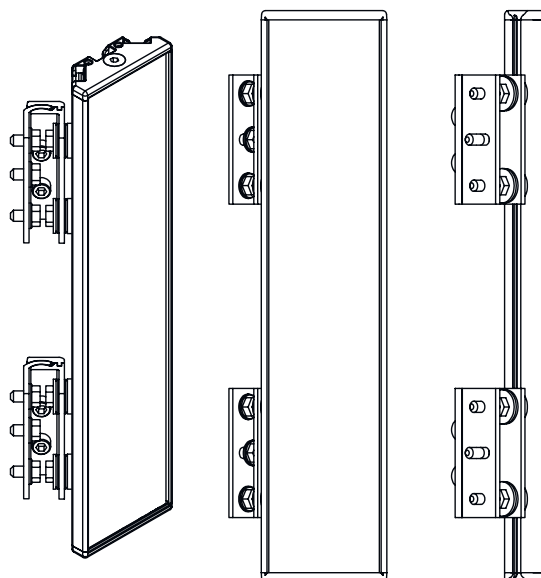

Basic data

Contains	2x M6 sliding block
Type, columns and mirrors	Surface deflecting mirror

Mechanical data

Dimension (W x H x L)	25 mm x 68 mm x 520 mm
Net weight	1,000 g
Housing color	Yellow, RAL 1021
Type of fastening	Groove mounting Swivel mount
Suitable for sensor	Stationary bar code readers
Mirror length	510 mm
Mirror width	60 mm

Dimensioned drawings

All dimensions in millimeters

Mirror

L Length = 520 mm
SL Mirror length = 510 mm

Mounting distances

Dimensioned drawings

Mounting with BT-2UM60 standard bracket

- A Lateral
- B Rear side
- C Adjustable at an angle (0 - 90°)

Dimensioned drawings

Mounting with BT-2SB10 swiveling mounting bracket

A

B

- A Rear side
- B Lateral 45°

Accessories

Mounting technology - Mounting brackets

	Part no.	Designation	Article	Description
	430105	BT-2UM60	Mounting bracket	Fastening, at system: Through-hole mounting Mounting bracket, at device: Screw type Material: Metal

Mounting technology - Swivel mounts

	Part no.	Designation	Article	Description
	424422	BT-2SB10	Mounting bracket set	Design of mounting device: Mounting clamp Fastening, at system: Through-hole mounting Mounting bracket, at device: Clampable, On the lateral C-groove Type of mounting device: Swiveling Swivel range: -8 ... 8 ° Material: Metal