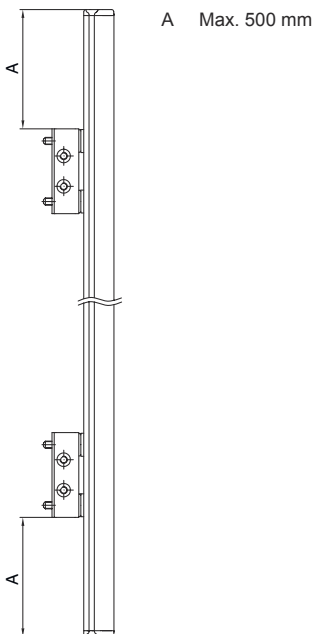

Technical data sheet

Deflecting mirror

Part no.: 50106831

US 60-450 W

Contents

- Technical data
- Dimensioned drawings
- Accessories

For illustration purposes only

Technical data

Basic data

Contains	2x M6 sliding block
Type, columns and mirrors	Surface deflecting mirror

Mechanical data

Dimension (W x H x L)	25 mm x 68 mm x 520 mm
Net weight	1,000 g
Housing color	Yellow, RAL 1021
Type of fastening	Groove mounting Swivel mount
Suitable for sensor	Stationary bar code readers
Mirror length	510 mm
Mirror width	60 mm

Dimensioned drawings

All dimensions in millimeters

Mirror

L Length = 520 mm
SL Mirror length = 510 mm

Mounting distances

Dimensioned drawings

Mounting with BT-2UM60 standard bracket

- A Lateral
- B Rear side
- C Adjustable at an angle (0 - 90°)

Dimensioned drawings

Mounting with BT-2SB10 swiveling mounting bracket

A

B

- A Rear side
- B Lateral 45°

Accessories

Mounting technology - Mounting brackets

	Part no.	Designation	Article	Description
	430105	BT-2UM60	Mounting bracket	Fastening, at system: Through-hole mounting Mounting bracket, at device: Screw type Material: Metal