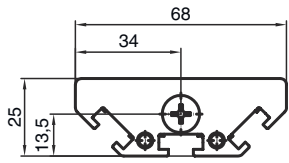

Technical data sheet

Deflecting mirror

Part no.: 50106831

US 60-450 W

Contents

- Technical data
- Dimensioned drawings
- Accessories

For illustration purposes only

Technical data

Basic data

Contains	2x M6 sliding block
Type, columns and mirrors	Surface deflecting mirror

Mechanical data

Dimension (W x H x L)	25 mm x 68 mm x 520 mm
Net weight	1,000 g
Housing color	Yellow, RAL 1021
Type of fastening	Groove mounting Swivel mount
Suitable for sensor	Stationary bar code readers
Mirror length	510 mm
Mirror width	60 mm

Dimensioned drawings

All dimensions in millimeters

Mirror

L Length = 520 mm
SL Mirror length = 510 mm

Mounting distances

Dimensioned drawings

Mounting with BT-2UM60 standard bracket

- A Lateral
- B Rear side
- C Adjustable at an angle (0 - 90°)

Mounting technology - Swivel mounts

	Part no.	Designation	Article	Description
	424422	BT-2SB10	Mounting bracket set	Design of mounting device: Mounting clamp Fastening, at system: Through-hole mounting Mounting bracket, at device: Clampable, On the lateral C-groove Type of mounting device: Swiveling Swivel range: -8 ... 8 ° Material: Metal