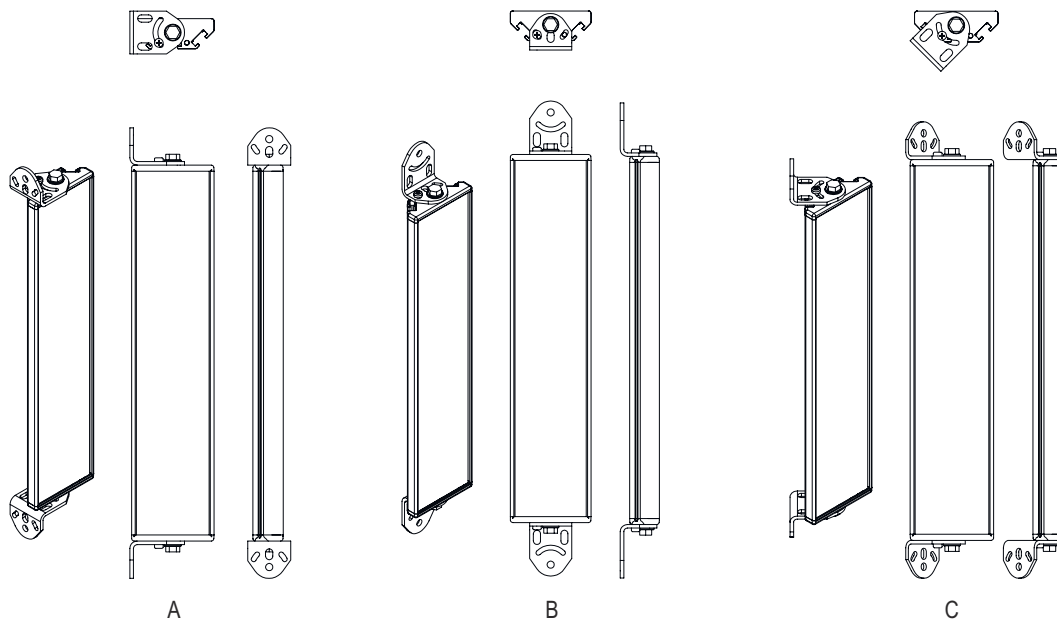

Basic data

Contains	2x M6 sliding block
Type, columns and mirrors	Surface deflecting mirror

Mechanical data

Dimension (W x H x L)	25 mm x 68 mm x 520 mm
Net weight	1,000 g
Housing color	Yellow, RAL 1021
Type of fastening	Groove mounting Swivel mount
Suitable for sensor	Stationary bar code readers
Mirror length	510 mm
Mirror width	60 mm

Dimensioned drawings

All dimensions in millimeters

Mirror

L Length = 520 mm
SL Mirror length = 510 mm

Mounting distances

Dimensioned drawings

Mounting with BT-2UM60 standard bracket

- A Lateral
- B Rear side
- C Adjustable at an angle (0 - 90°)

Dimensioned drawings

Mounting with BT-2SB10 swiveling mounting bracket

A

B

- A Rear side
- B Lateral 45°

Accessories

Mounting technology - Mounting brackets

	Part no.	Designation	Article	Description
	430105	BT-2UM60	Mounting bracket	Fastening, at system: Through-hole mounting Mounting bracket, at device: Screw type Material: Metal

Mounting technology - Swivel mounts

	Part no.	Designation	Article	Description
	424422	BT-2SB10	Mounting bracket set	Design of mounting device: Mounting clamp Fastening, at system: Through-hole mounting Mounting bracket, at device: Clampable, On the lateral C-groove Type of mounting device: Swiveling Swivel range: -8 ... 8 ° Material: Metal