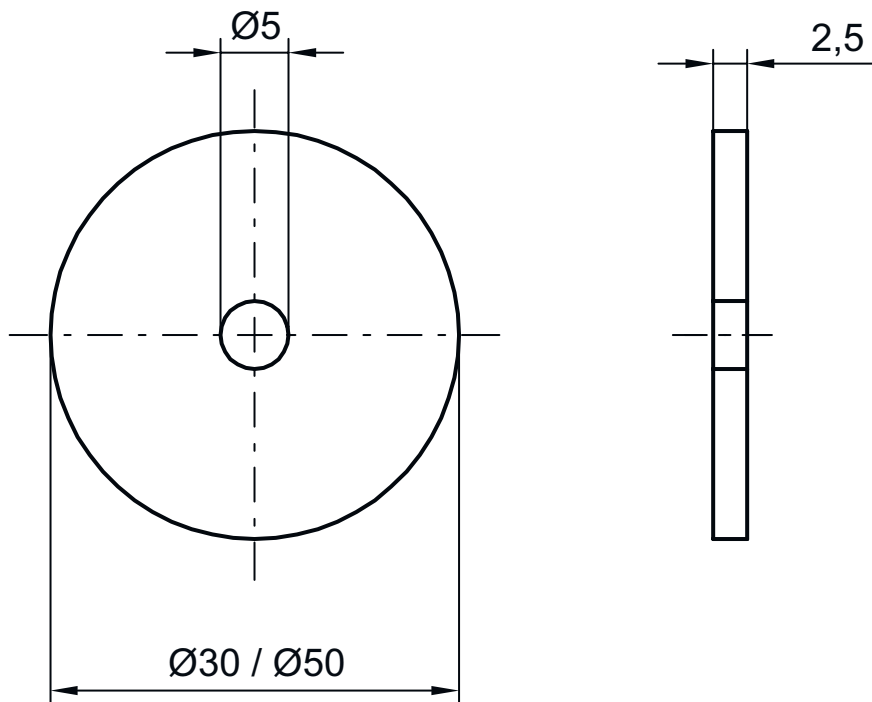

### Mechanical data

Design	Disc
Thickness	2.5 mm
Outer diameter	50 mm
Inner diameter	5 mm
Housing material	Plastic
Plastic housing	Duroplast
Net weight	4.5 g
Type of fastening	Through-hole mounting

# Dimensioned drawings

All dimensions in millimeters