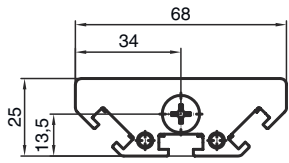

### Mechanical data

Dimension (W x H x L)	25 mm x 68 mm x 1,258 mm
Net weight	1,908 g
Housing color	Yellow, RAL 1021
Type of fastening	Groove mounting Swivel mount
Suitable for sensor	Stationary bar code readers
Mirror length	1,248 mm
Mirror width	60 mm

## Dimensioned drawings

All dimensions in millimeters

### Mirror

L Length = 1258 mm  
SL Mirror length = 1248 mm