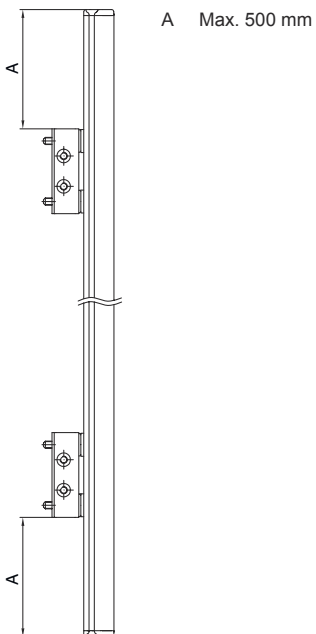

Mounting distances