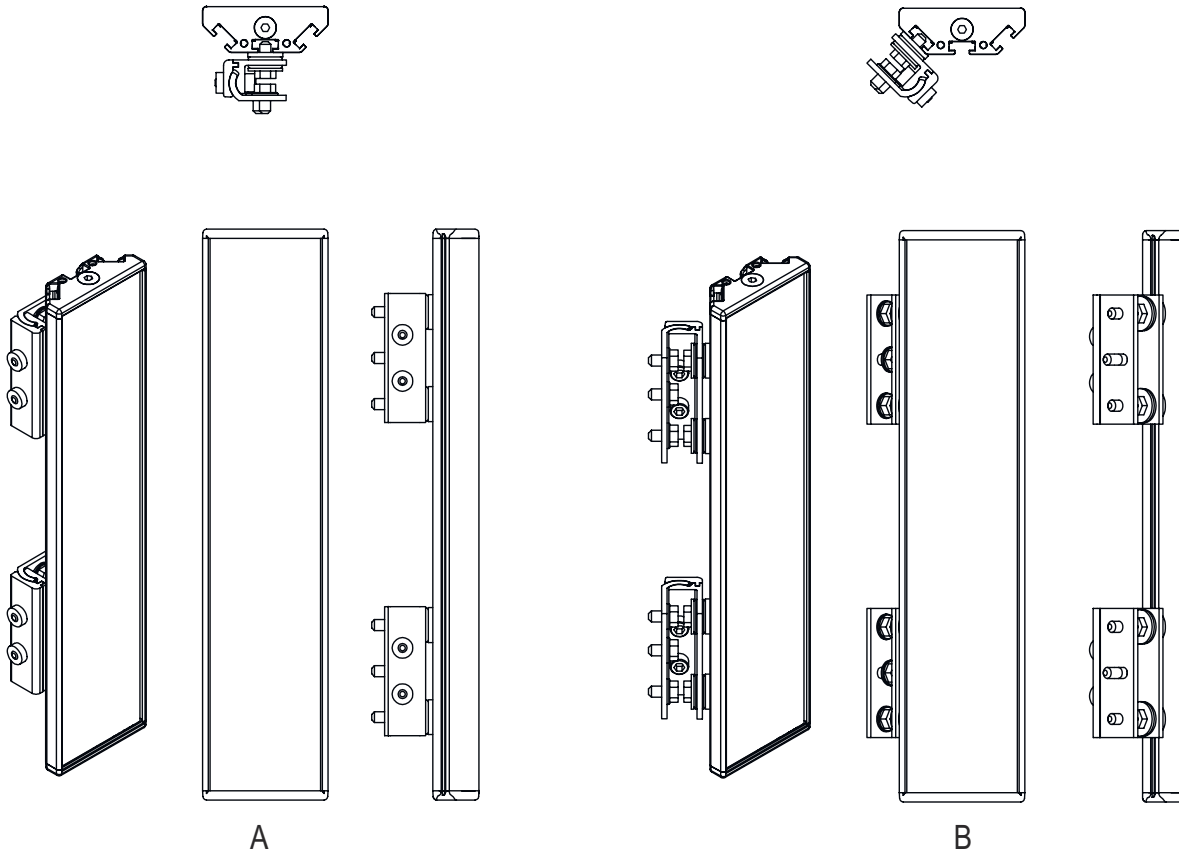

### Mirror

L Length = 1258 mm  
SL Mirror length = 1248 mm

### Mounting distances

## Dimensioned drawings

Mounting with BT-2UM60 standard bracket

- A Lateral
- B Rear side
- C Adjustable at an angle (0 - 90°)

## Dimensioned drawings

Mounting with BT-2SB10 swiveling mounting bracket

A Rear side  
B Lateral 45°