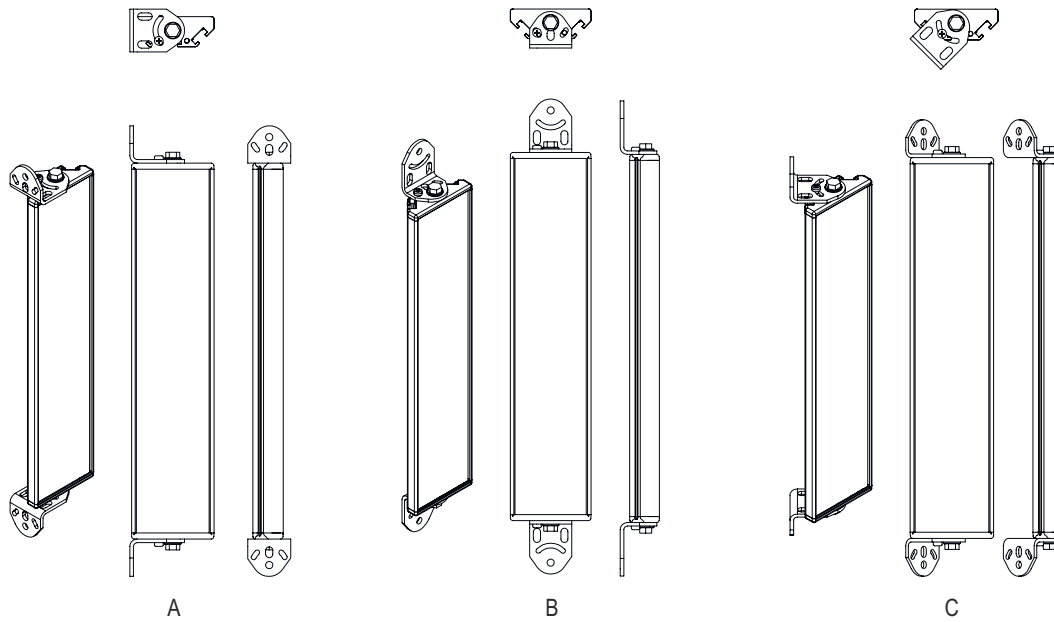

Dimensioned drawings

Mounting with BT-2UM60 standard bracket

- A Lateral
- B Rear side
- C Adjustable at an angle (0 - 90°)