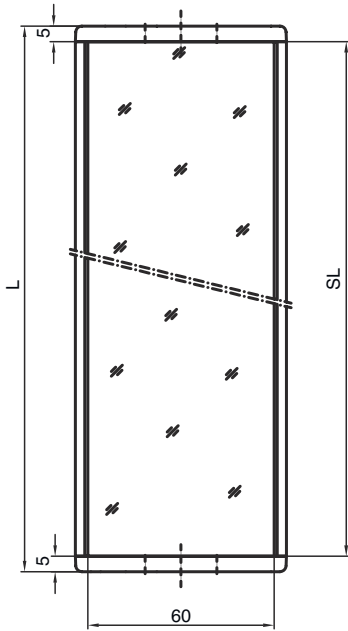

### Mechanical data

Dimension (W x H x L)	25 mm x 68 mm x 1,258 mm
Net weight	1,908 g
Housing color	Yellow, RAL 1021
Type of fastening	Groove mounting Swivel mount
Suitable for sensor	Stationary bar code readers
Mirror length	1,248 mm
Mirror width	60 mm

## Dimensioned drawings

All dimensions in millimeters

### Mirror

L Length = 1258 mm  
SL Mirror length = 1248 mm