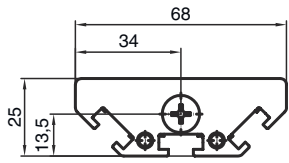

Technical data sheet

Deflecting mirror

Part no.: 50104730

US 60-1248 W

Contents

- Technical data
- Dimensioned drawings
- Accessories

For illustration purposes only

Technical data

Basic data

Contains	2x M6 sliding block
Type, columns and mirrors	Surface deflecting mirror

Mechanical data

Dimension (W x H x L)	25 mm x 68 mm x 1,258 mm
Housing color	Yellow, RAL 1021
Type of fastening	Groove mounting Swivel mount
Suitable for sensor	Stationary bar code readers
Mirror length	1,248 mm
Mirror width	60 mm

Dimensioned drawings

All dimensions in millimeters

Mirror

L Length = 1258 mm
SL Mirror length = 1248 mm

Mounting distances

Dimensioned drawings

Mounting with BT-2UM60 standard bracket

- A Lateral
- B Rear side
- C Adjustable at an angle (0 - 90°)

Mounting technology - Swivel mounts

	Part no.	Designation	Article	Description
	424422	BT-2SB10	Mounting bracket set	Design of mounting device: Mounting clamp Fastening, at system: Through-hole mounting Mounting bracket, at device: Clampable, On the lateral C-groove Type of mounting device: Swiveling Swivel range: -8 ... 8 ° Material: Metal