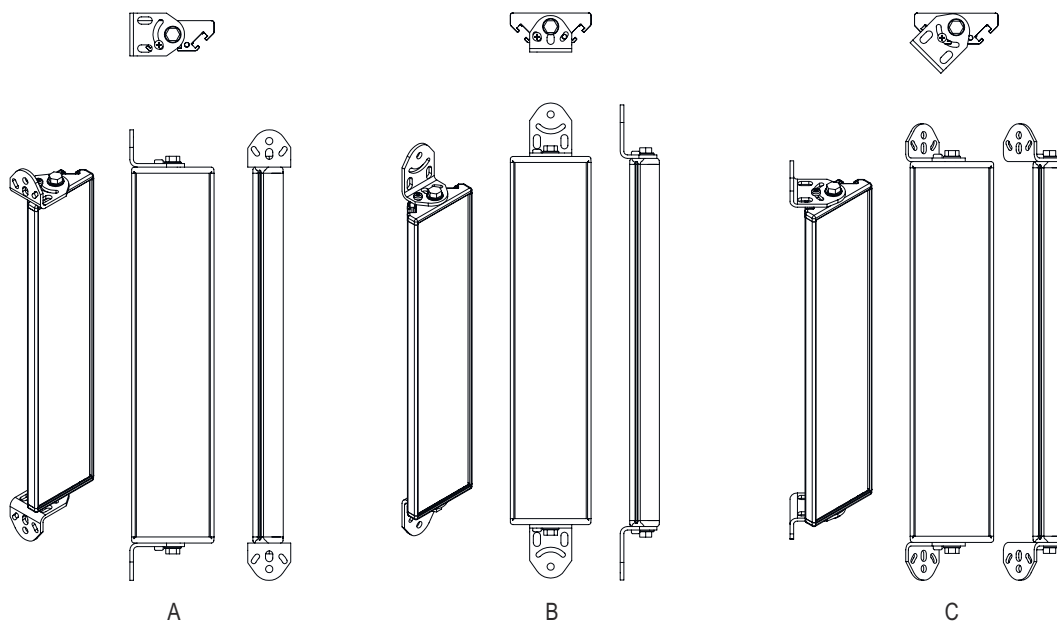

Basic data

Contains	2x M6 sliding block
Type, columns and mirrors	Surface deflecting mirror

Mechanical data

Dimension (W x H x L)	25 mm x 68 mm x 1,258 mm
Housing color	Yellow, RAL 1021
Type of fastening	Groove mounting Swivel mount
Suitable for sensor	Stationary bar code readers
Mirror length	1,248 mm
Mirror width	60 mm

Dimensioned drawings

All dimensions in millimeters

Mirror

L Length = 1258 mm
SL Mirror length = 1248 mm

Mounting distances

Dimensioned drawings

Mounting with BT-2UM60 standard bracket

- A Lateral
- B Rear side
- C Adjustable at an angle (0 - 90°)

Dimensioned drawings

Mounting with BT-2SB10 swiveling mounting bracket

A Rear side
B Lateral 45°

Accessories

Mounting technology - Mounting brackets

	Part no.	Designation	Article	Description
	430105	BT-2UM60	Mounting bracket	Fastening, at system: Through-hole mounting Mounting bracket, at device: Screw type Material: Metal

Mounting technology - Swivel mounts

	Part no.	Designation	Article	Description
	424422	BT-2SB10	Mounting bracket set	Design of mounting device: Mounting clamp Fastening, at system: Through-hole mounting Mounting bracket, at device: Clampable, On the lateral C-groove Type of mounting device: Swiveling Swivel range: -8 ... 8 ° Material: Metal