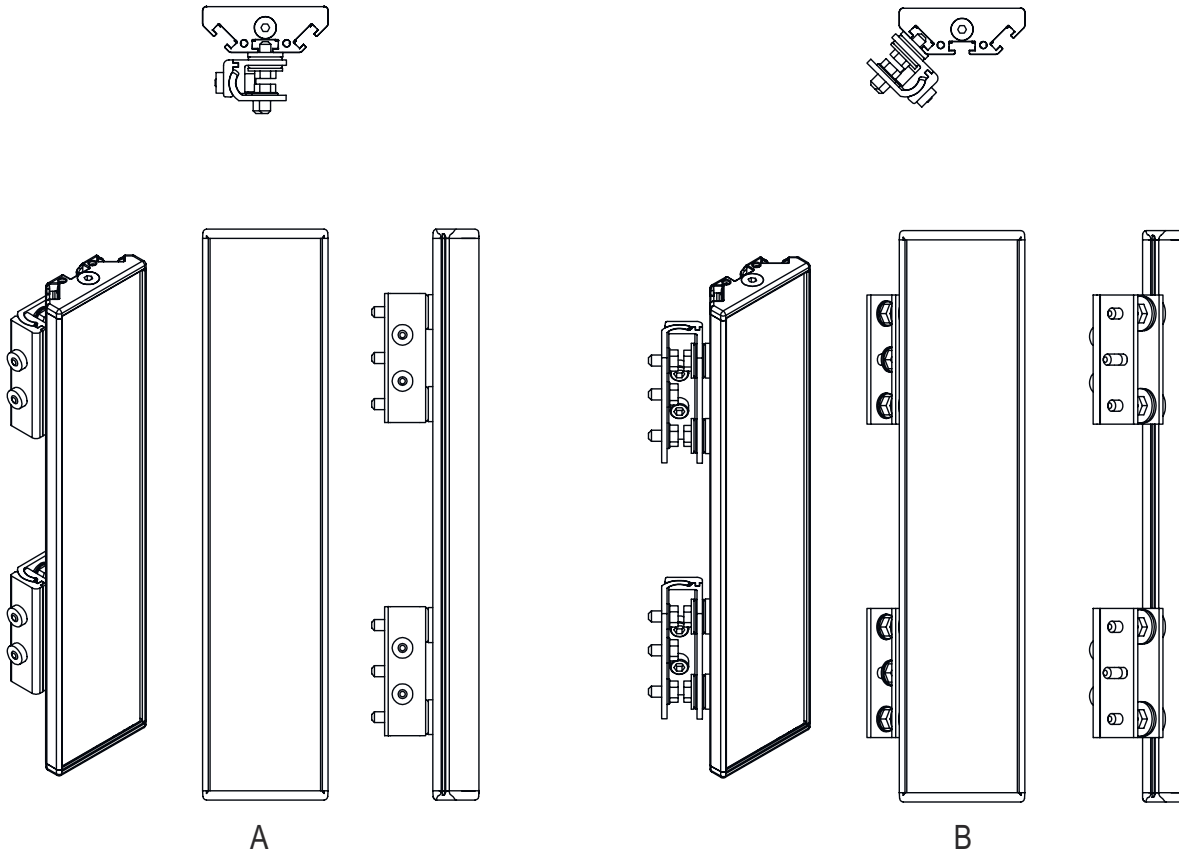

Basic data

Contains	2x M6 sliding block
Type, columns and mirrors	Surface deflecting mirror

Mechanical data

Dimension (W x H x L)	25 mm x 68 mm x 1,258 mm
Housing color	Yellow, RAL 1021
Type of fastening	Groove mounting Swivel mount
Suitable for sensor	Stationary bar code readers
Mirror length	1,248 mm
Mirror width	60 mm

Dimensioned drawings

All dimensions in millimeters

Mirror

L Length = 1258 mm
SL Mirror length = 1248 mm

Mounting distances

Dimensioned drawings

Mounting with BT-2UM60 standard bracket

- A Lateral
- B Rear side
- C Adjustable at an angle (0 - 90°)

Dimensioned drawings

Mounting with BT-2SB10 swiveling mounting bracket

A Rear side
B Lateral 45°

Accessories

Mounting technology - Mounting brackets

	Part no.	Designation	Article	Description
	430105	BT-2UM60	Mounting bracket	Fastening, at system: Through-hole mounting Mounting bracket, at device: Screw type Material: Metal

Mounting technology - Swivel mounts

	Part no.	Designation	Article	Description
	424422	BT-2SB10	Mounting bracket set	Design of mounting device: Mounting clamp Fastening, at system: Through-hole mounting Mounting bracket, at device: Clampable, On the lateral C-groove Type of mounting device: Swiveling Swivel range: -8 ... 8 ° Material: Metal