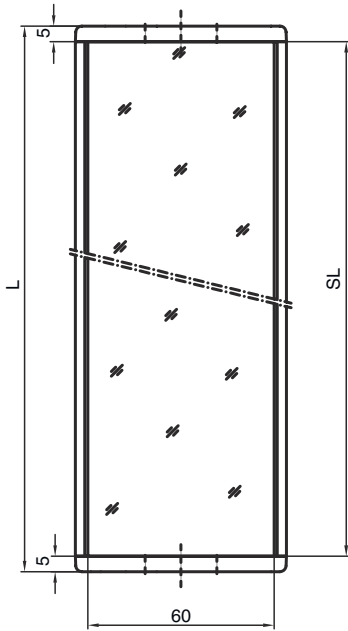

Technical data sheet

Deflecting mirror

Part no.: 50104730

US 60-1248 W

Contents

- Technical data
- Dimensioned drawings
- Accessories

For illustration purposes only

Technical data

Basic data

Contains	2x M6 sliding block
Type, columns and mirrors	Surface deflecting mirror

Mechanical data

Dimension (W x H x L)	25 mm x 68 mm x 1,258 mm
Housing color	Yellow, RAL 1021
Type of fastening	Groove mounting Swivel mount
Suitable for sensor	Stationary bar code readers
Mirror length	1,248 mm
Mirror width	60 mm

Dimensioned drawings

All dimensions in millimeters

Mirror

L Length = 1258 mm
SL Mirror length = 1248 mm

Mounting distances

Dimensioned drawings

Mounting with BT-2UM60 standard bracket

- A Lateral
- B Rear side
- C Adjustable at an angle (0 - 90°)