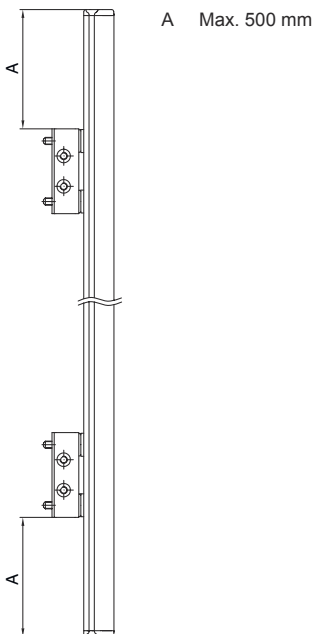

Technical data sheet

Deflecting mirror

Part no.: 50104730

US 60-1248 W

Contents

- Technical data
- Dimensioned drawings
- Accessories

For illustration purposes only

Technical data

Basic data

Contains	2x M6 sliding block
Type, columns and mirrors	Surface deflecting mirror

Mechanical data

Dimension (W x H x L)	25 mm x 68 mm x 1,258 mm
Housing color	Yellow, RAL 1021
Type of fastening	Groove mounting Swivel mount
Suitable for sensor	Stationary bar code readers
Mirror length	1,248 mm
Mirror width	60 mm

Dimensioned drawings

All dimensions in millimeters

Mirror

L Length = 1258 mm
SL Mirror length = 1248 mm

Mounting distances

Dimensioned drawings

Mounting with BT-2UM60 standard bracket

- A Lateral
- B Rear side
- C Adjustable at an angle (0 - 90°)

Dimensioned drawings

Mounting with BT-2SB10 swiveling mounting bracket

A Rear side
B Lateral 45°

Accessories

Mounting technology - Mounting brackets

	Part no.	Designation	Article	Description
	430105	BT-2UM60	Mounting bracket	Fastening, at system: Through-hole mounting Mounting bracket, at device: Screw type Material: Metal