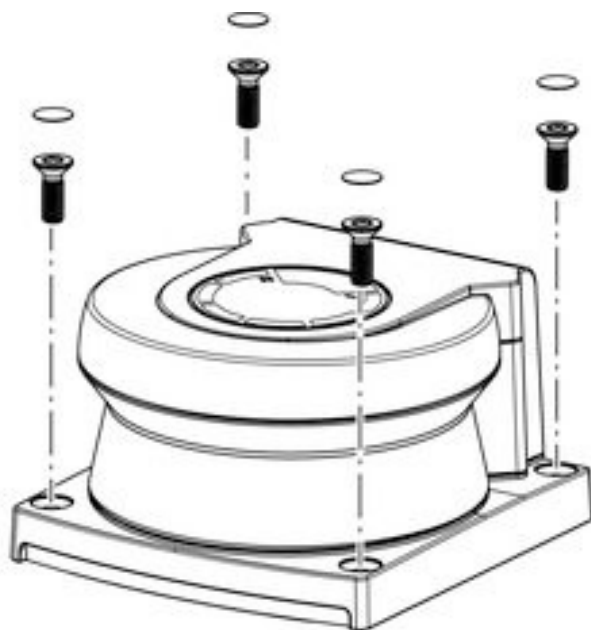

Technical data sheet

Optics cover

Part no.: 50152639

RSL200-WIN

Contents

- Technical data
- Notes

For illustration purposes only

Technical data

Basic data

Type	Optics cover
Suitable for	RSL 200 safety laser scanner

Mechanical data

Dimension (W x H x L)	80 mm x 50 mm x 85.5 mm
Net weight	60 g
Housing color	Black

Classification

Customs tariff number	39269097
ECLASS 5.1.4	27279290
ECLASS 8.0	27279290
ECLASS 9.0	27279090
ECLASS 10.0	27272791
ECLASS 11.0	27272791
ECLASS 12.0	27272791
ECLASS 13.0	27272791
ECLASS 14.0	27272791
ECLASS 15.0	27272791
ECLASS 16.0	27272791
ETIM 5.0	EC002498
ETIM 6.0	EC003015
ETIM 7.0	EC003015
ETIM 8.0	EC003015
ETIM 9.0	EC003015
ETIM 10.0	EC003015
UNSPSC 26.08	31242100