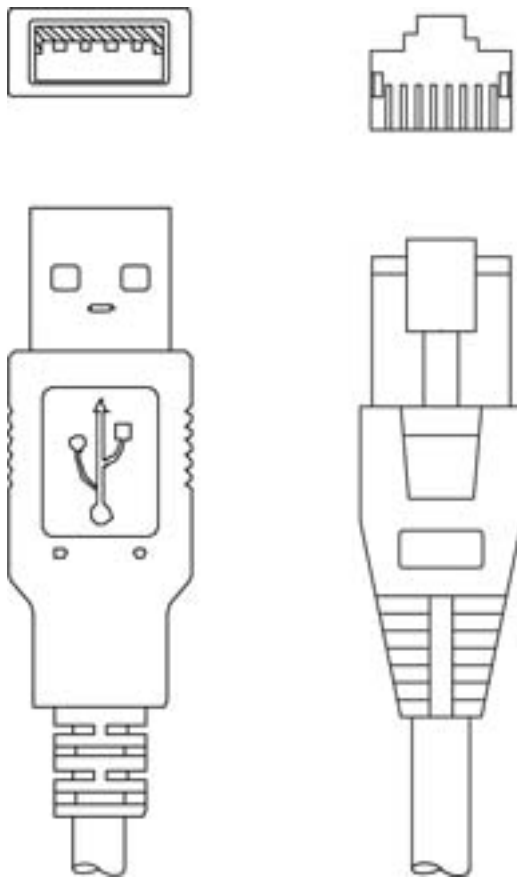

Technical data sheet Interconnection cable

Part no.: 50103404

KB USB IT4xxx

Contents

- Technical data
- Electrical connection

For illustration purposes only

Technical data

Basic data

Suitable for interface	USB
------------------------	-----

Connection

Connection 1

Type of connection	USB
Connector, LED	No
Connector type	USB 1.1 Standard-A

Connection 2

Type of connection	RJ41
--------------------	------

Cable properties

Number of conductors	4 Piece(s)
Sheathing color	Black
Shielded	Yes
Cable design	Interconnection cable
Cable diameter (external)	5 mm
Cable length	2,600 mm
Sheathing material	PVC
Suitability for drag chains	No